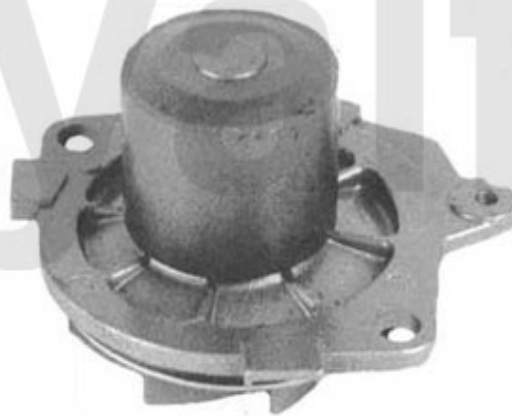

Wasserpumpe/Waterpump 156 2.4 JTD 10V

---

1. 262 15970

---

1 262 15970 Wasserpumpe 145/6,147,156,166 1.9/2 .4 JTD

60.60 EUR