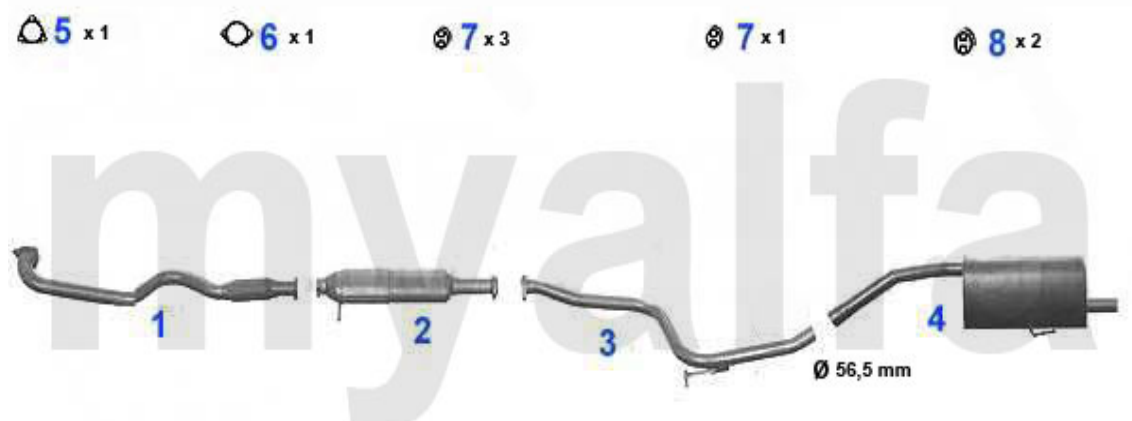

Abgasanlage/Exhaust System 156 2.4 JTD 10V

156 2.4 JTD 100/103/110 KW

10.1997>

1	332 116621 Vorschalldämpfer 156 2.4 JTD bj. 97>	214.50 EUR
2	321 116633 Katalysator mitte 147 1.9 JTD 156 1.9 & 2.4 JTD bj. 97>	693.00 EUR
3	341 116604 Mittelrohr 156 1.9 & 2.4 JTD 1.9 JTD bis # 0434143	101.20 EUR
4	351 116607 Endtopf 156 1.9 & 2.4 JTD bj. 97>	193.40 EUR
5	380 94560 Dichtung VSD 145/6,156,166 JTD	6.00 EUR
6	380 94484 Dichtung VSD/Kat Diverse	6.95 EUR
7	380 91143 Gummi/Auspuffaufhängung spider/gtv (916),156,166	3.60 EUR
8	380 91066 Gummi/Auspuffaufhängung 147/156	3.70 EUR