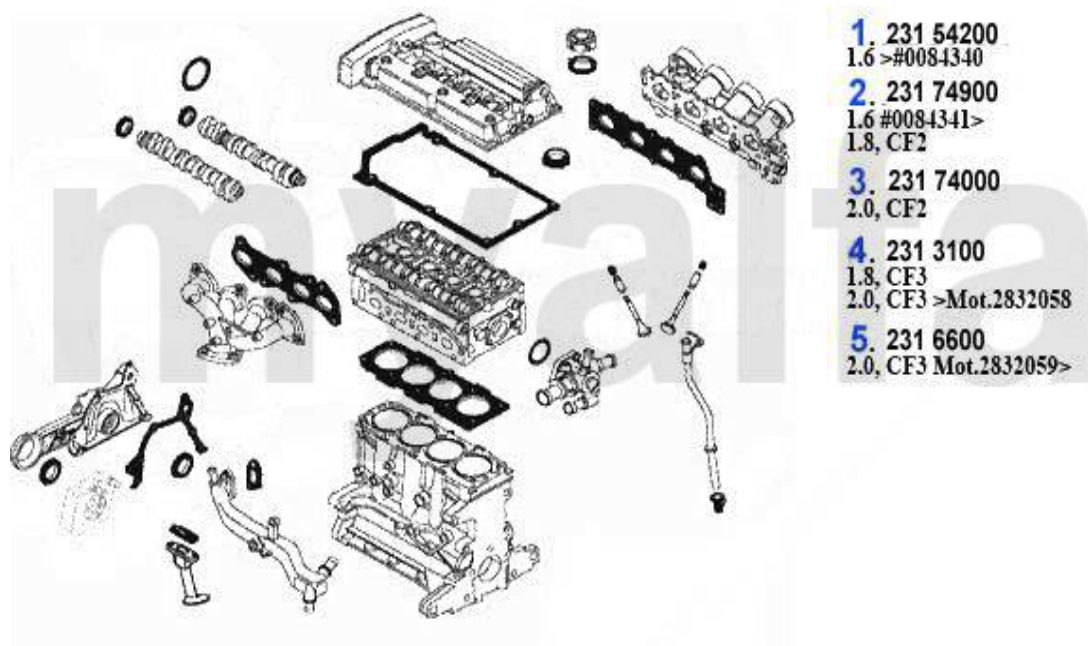

Motordichtsatz/Full Set 156 TS 16V

- **1.** 231 54200
  1.6 >#0084340
- **2.** 231 74900
  1.6 #0084341>
  1.8, CF2
- **3.** 231 74000
  2.0, CF2
- **4.** 231 3100
  1.8, CF3
  2.0, CF3 >Mot.2832058
- **5.** 231 6600
  2.0, CF3 Mot.2832059>

1	231 54200	Motordichtsatz 145/6,155,156,166 1.6 - 2.0 TS 16V Bj. >98 Alu-Ventildeckel	159.00 EUR
2	231 74900	Motordichtsatz 145/6,156,gstv/spider (916) 1.6 - 1.8 16V TS Bj. 97> Kunststoff-Ventildeckel	159.00 EUR
3	231 74000	Motordichtsatz 145/6,156,gstv/spider (916) 2.0 16V TS, Bj. 97> Kunststoff-Ventildeckel	152.90 EUR
4	231 3100	Motordichtsatz 166 2.0 TS CF3 110KW > #2557364	204.00 EUR
5	231 6600	Motordichtsatz 166 2.0 TS CF3 110KW #2557365 >	163.20 EUR