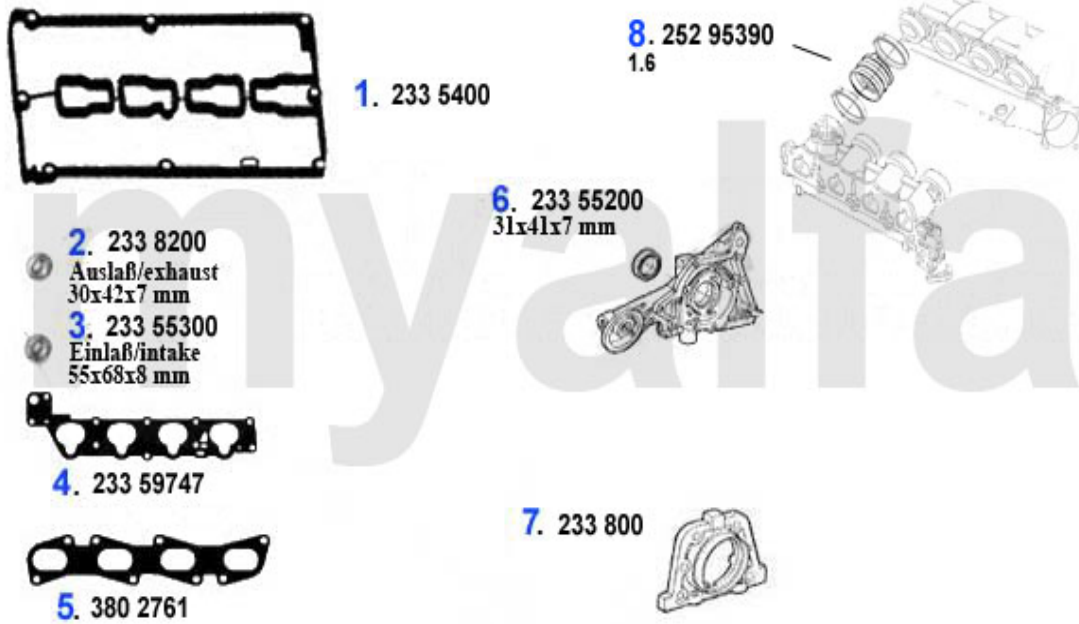

Dichtungen Motor/Gaskets Engine 156 TS 16V

1	233 5400	Ventildeckeldichtung 1-teilig für Plastik-VD 145/6,156,gtv/spider (916) Bj. 04.98>	33.50 EUR
2	233 8200	Simmering Nockenwelle 145/6,155,156,gtv/ spider(916),166 diverse Bj. 96-01	12.00 EUR
3	233 55300	Simmering Nockenwelle 145/6,155,156 1.6,1.7,1.8,2.0 16V TS	17.00 EUR
4	233 59747	Ansaugkrümmerdichtung 145/6,147,155 156,166,gtv/spider (916),Nuovo GT # 0165088> TS 16V	25.20 EUR
5	380 2761	Abgaskrümmerdichtung 145/6,147,155 ,156,166,gtv/spider (916) TS/JTS 16 V Bj. 98>	19.90 EUR
6	233 55200	Simmering Kurbelwelle vorne (Riemensch.) 145/6,155,156,166,gtv&spider(916) 1.4,1.6,1.7ie/16V,2.0ie/16V,1.9/2.4 JTD	10.40 EUR
7	233 800	Simmering Kurbelwelle hinten (Schwungsch eibe) 147 1.6 TS 16V/1.9 JTD Bj. 03 >,156 1.9/2.4 JTD Bj. 00>	51.50 EUR
8	252 95390	Ansauggummi 145/6,147,155,156,166, gtv/spider (916),Nuovo GT TS 16V	8.80 EUR