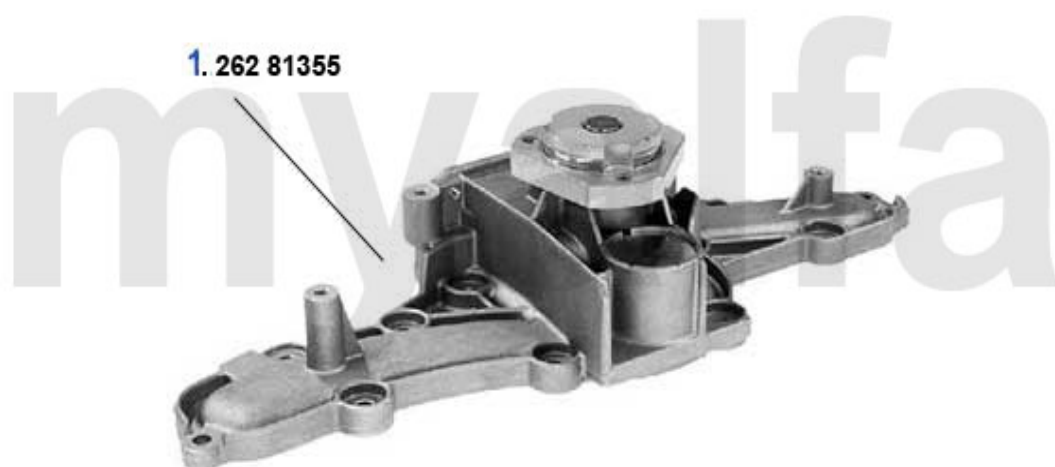

Wasserpumpe/Waterpump 156 V6 24V/GTA

---

1 262 81355 Wasserpumpe 147 3.2 GTA,156 2.5 V6 24V,166 V6 24V/2.0 V6
Turbo,gtv/spi der 3.0 V6 24V/3.2 GTA,Nuovo GT 3.2 GTA

158.00 EUR